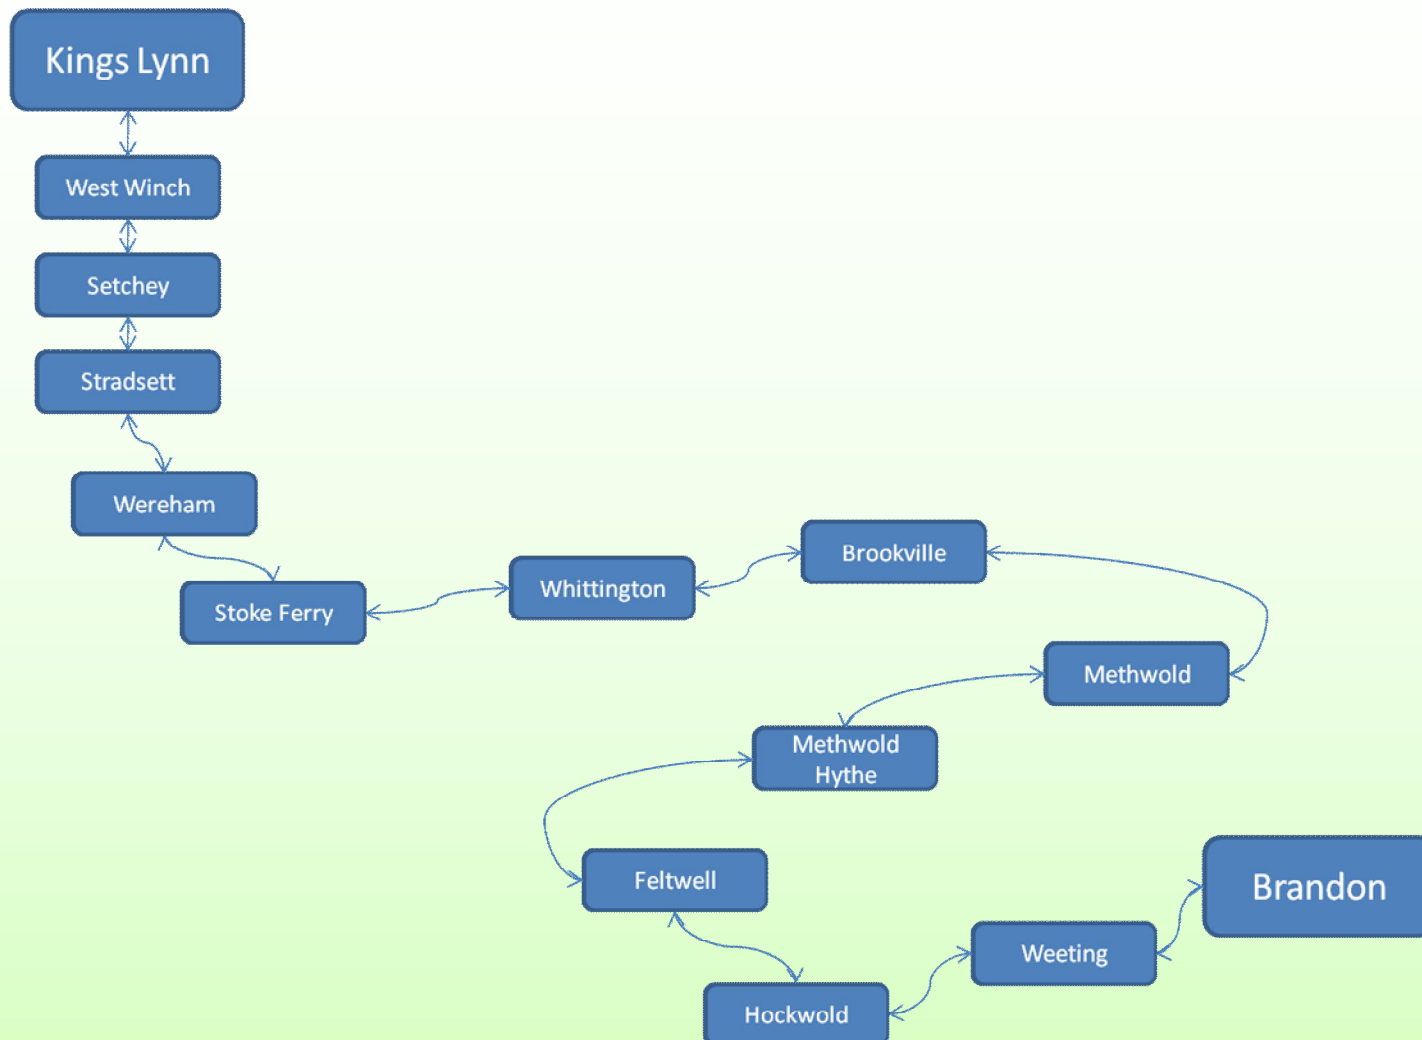

# 28 Brandon / Kings Lynn

Tuesday

			Return
BRANDON	St Benedicts Drive Post box	09.00	R
	Manor Road/St Peters Approach	09.05	R
	London Road outside 32	09.10	R
	High Street opp. Leo's	09.15	14.36
WEETING	Hereward Way	09.20	R
	Rectory Road Shelter	09.22	14.29
HOCKWOLD	Bus Shelter	09.28	14.23
FELTWELL	Bell Street	09.35	-
	Post Office	-	14.15
	Central Garage	09.36	-
METHWOLD HYTHE	New Road	09.42	14.11
METHWOLD	Church	09.46	R
	High Street / Stoke Road	09.47	14.04
BROOKVILLE	Post Office	09.49	14.02
WHITTINGTON	Bus Shelter	09.52	14.00
STOKE FERRY	Bus Shelter	09.55	13.57
WEREHAM	A134 / The Row	09.59	13.54
STRADSETT	A134 Layby	10.04	13.50
SETCHEY	Old Church Layby	10.13	13.43
WEST WINCH	A10 opp Mill Lane	10.17	13.39
KINGS LYNN	Bus Station	10.25	13.30