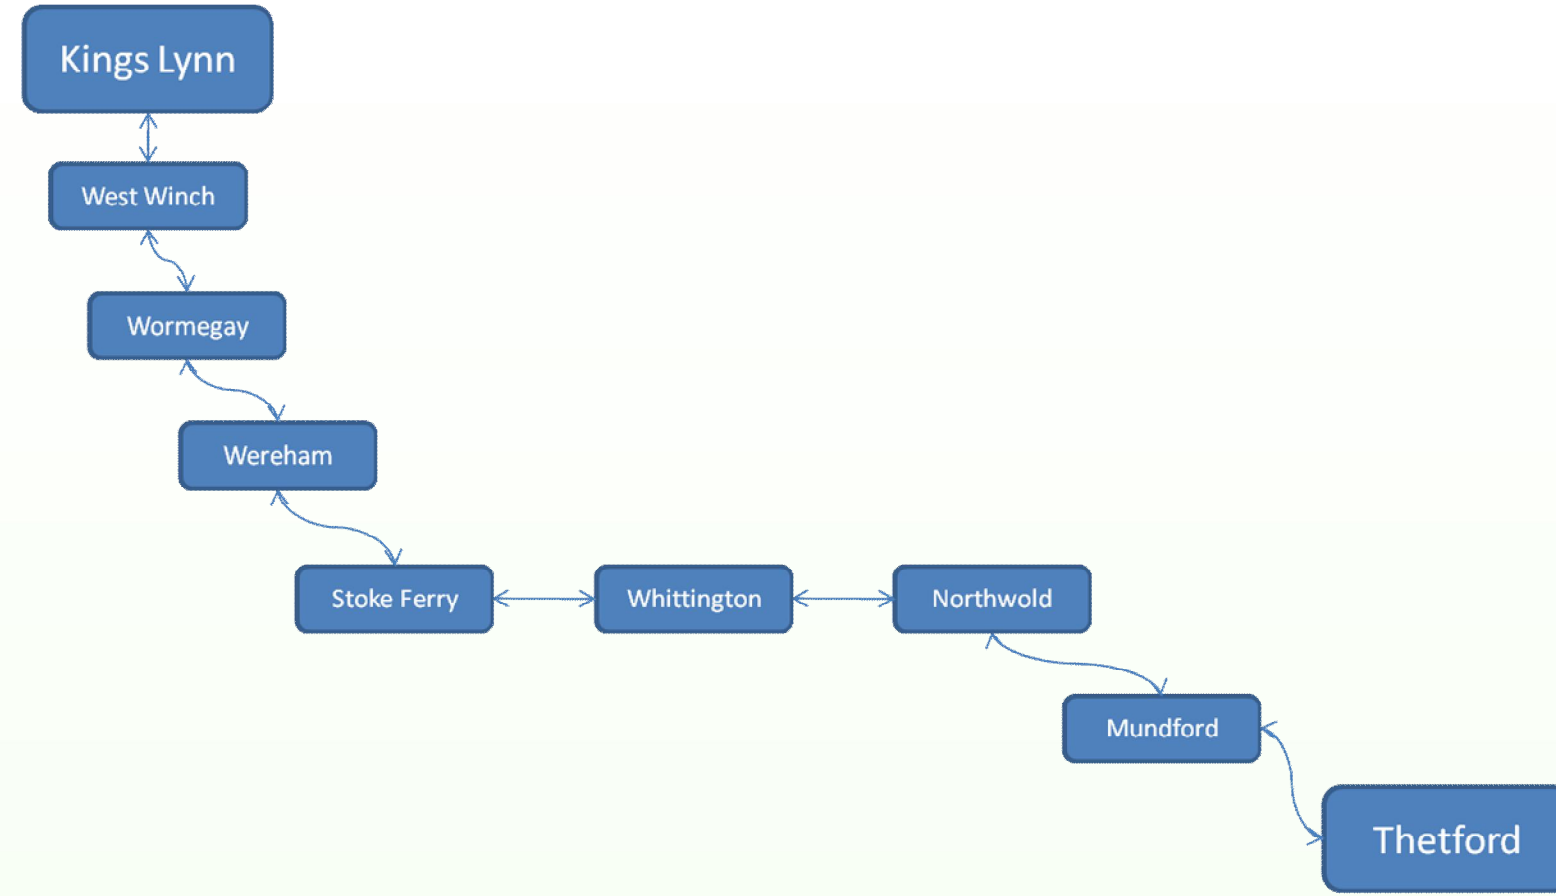

40 Thetford / Kings Lynn

40 Thetford - Brandon/Mundford - Downham Market / Kings Lynn

	Sch	Ncoll	Coll	S	NS	NS	S	NS	NSch	Sch	NS	NS
Thetford, Sainsbury's	-	-	-	-	-	-	-	-	12.12	-	-	-
Thetford, Kimms Belt	-	-	07.03	-	-	-	-	-	-	-	-	-
THETFORD, Bus Station	07.10	07.10	07.10	09.00	09.30	11.00	12.00	12.20	14.05	14.05	14.30	17.10
Thetford, opp RM School Bus Stop	-	07.15	07.15	-	09.36	11.06	-	-	14.11	14.11	-	17.16
Mundford, A134 opp Old School	-	07.28	07.28	-	09.49	11.19	-	-	14.24	14.24	-	17.28
Brandon, London Road os 23	-	-	-	09.12	-	-	-	-	-	-	-	-
Brandon, Manor Road/St Peters Approach	-	-	-	09.15	-	-	-	-	-	-	-	-
Brandon, London Road os 32	-	-	-	09.18	-	-	-	-	-	-	-	-
Brandon opp Aldis	07.25	-	-	09.23	-	-	12.15	12.35	-	-	14.45	-
Weeting, Hereward Way	07.30	-	-	09.28	-	-	12.20	12.40	-	-	14.50	-
Weeting, Bus Stop Hockwold Rd	07.31	-	-	09.29	-	-	12.21	12.41	-	-	14.51	-
Hockwold, Bus Shelter	07.37	-	-	09.35	-	-	12.27	12.47	-	-	14.57	-
Feltwell, Central Garage	07.43	-	-	09.40	-	-	12.33	12.5	-	-	15.02	-
Methwold Hythe, Old Chapel	-	-	-	09.42	-	-	12.35	12.57	-	-	15.03	-
Methwold, Church	-	-	-	09.50	-	-	12.43	13.02	-	-	15.12	-
Methwold, High School	07.55	-	-	-	-	-	-	-	-	-	-	-
Northwold, Chapel	-	07.35	07.35	09.56	09.56	11.26	12.49	13.08	14.31	14.31	-	17.34
Methwold, Church	-	-	-	-	-	11.32	-	-	-	-	-	-
Whittington	-	07.38	07.38	10.00	09.59	-	12.53	-	14.35	14.35	-	17.37
Brookville, Post Office	08.00	-	-	-	-	-	-	-	-	-	15.17	-
Whittington	08.01	-	-	-	-	-	-	-	-	-	15.18	-
Stoke Ferry, Bus Shelter	08.03	07.42	07.42	10.03	10.03	-	12.56	-	14.38	14.38	15.20	17.40
Wretton, Green	-	-	-	-	-	-	13.00	-	-	-	-	-
Wereham, A134 The Row	08.07	07.46	07.46	10.07	10.07	-	13.03	-	14.43	14.43	15.24	17.44
Wereham, George & Dragon PH	08.08	-	-	-	-	-	-	-	-	-	-	-
West Dereham, School	-	-	-	-	-	-	13.08	-	-	-	-	-
Crimplesham, Phone box/Village Sign	08.13	-	-	-	-	-	13.15	-	14.47	14.47	-	-
Downham Mkt, School Bexwell site	08.25	-	-	-	-	-	-	-	14.54	-	-	-
Downham Mkt, 6th Form Ryston site	08.27	-	-	-	-	-	-	-	-	-	-	-
Downham Mkt, Bus Station	-	-	-	-	-	-	-	-	14.55	-	-	-
Wormegay, School	-	07.56	07.56	10.17	10.17	-	13.23	-	-	-	15.34	17.54
West Winch, A10 Bus Shelter	-	08.02	08.02	10.23	10.23	-	13.29	-	-	-	15.40	18.00
Kings Lynn, Bus Station Bay 1	-	08.15	08.20	10.36	10.36	-	13.42	-	-	-	15.50	18.10
Kings Lynn College Lane 2	-	-	08.30	-	-	-	-	-	-	-	-	-